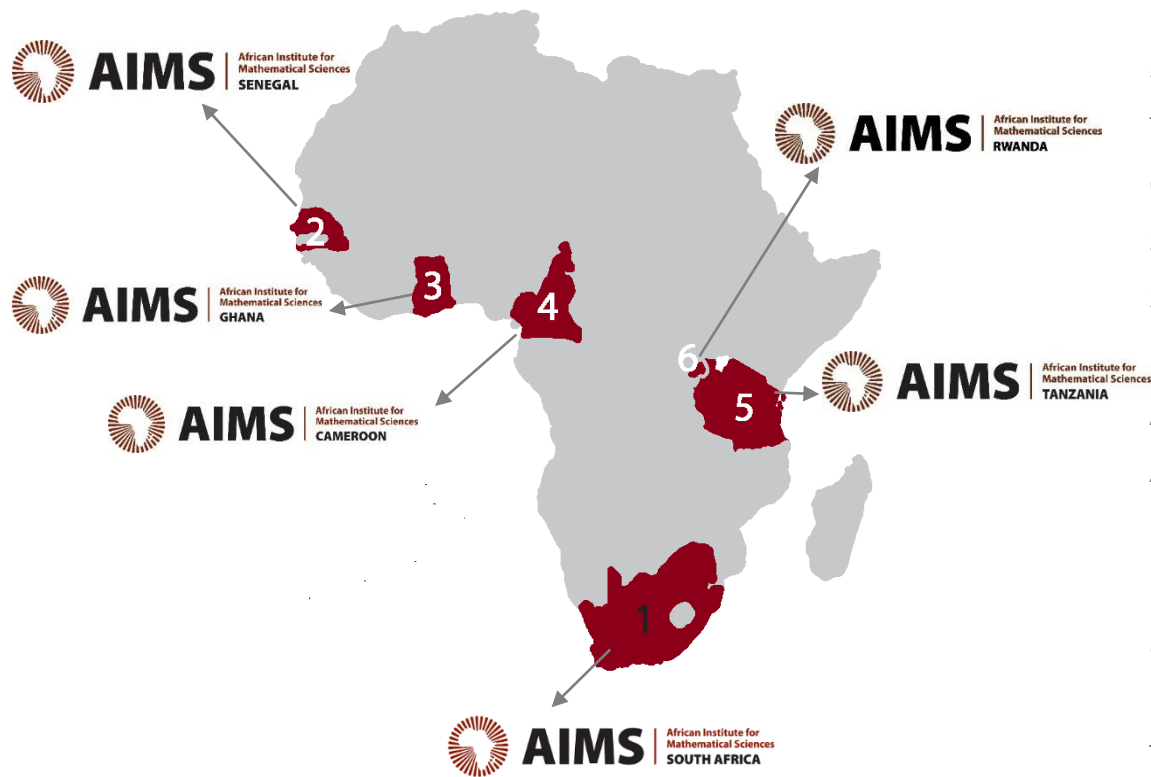

ABOUT AIMS

The African Institute for Mathematical Sciences (AIMS) is a pan-African network of centres of excellence for postgraduate education, research and public engagement in mathematical sciences.

Its mission is to enable Africa's brightest students to flourish as independent thinkers, problem solvers and innovators capable of propelling Africa's future scientific, educational and economic self-sufficiency.

AIMS was founded in Cape Town, South Africa in 2003. Since then, AIMS centres have opened in Senegal (2011), Ghana (2012), Cameroon (2013), Tanzania (2014) and Rwanda (2016).

The pan-African network of AIMS centres is coordinated by the AIMS Next-Einstein Initiative (AIMS-NEI).