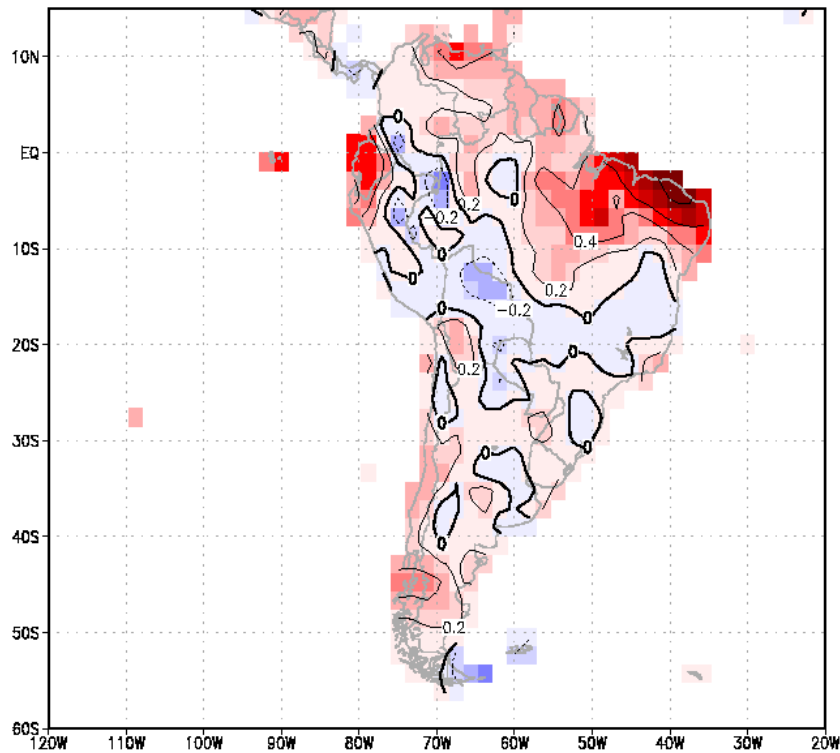

ECPC Model skill maps.....

March-May GSM Correlation Skill scores for S America. Other skill scores can be freely gotten from IRI

ECPC-NOAH

Precipitation Anomalies : 1950-2000 MAM

Anomaly Correlations

ECPC-NOAH

2m Air Temperature Anomalies : 1950-2000 MAM

Anomaly Correlations

March-May GSM Correlation Skill scores for Africa. Other skill scores can be freely gotten from IRI

ECPC-NOAH

Precipitation Anomalies : 1950-2000 MAM

Anomaly Correlations

ECPC-NOAH

2m Air Temperature Anomalies : 1950-2000 MAM

Anomaly Correlations

March-May GSM Correlation Skill scores for ASIA. Other skill scores can be freely gotten from IRI

ECPC-NOAH

Precipitation Anomalies : 1950-2000 MAM