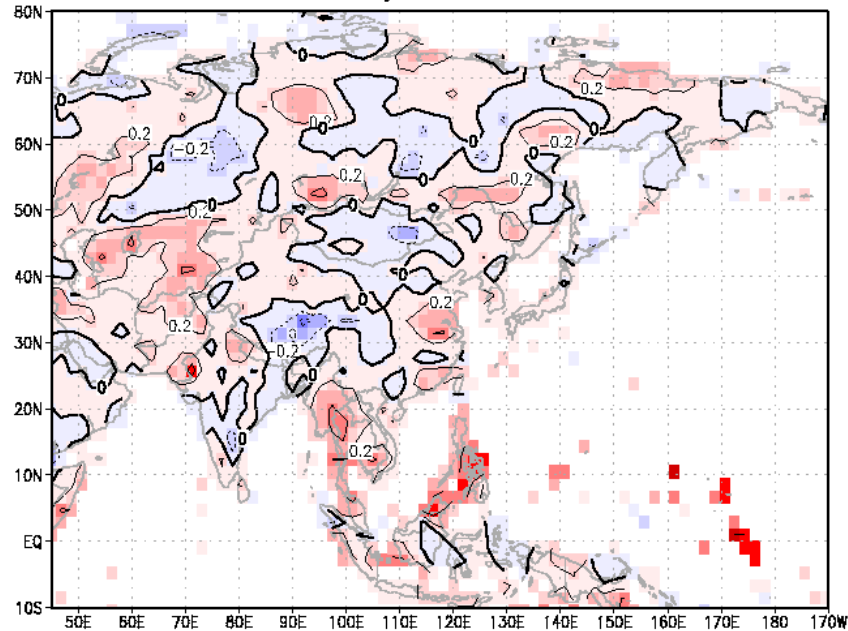

2m Air Temperature Anomalies : 1950-2000 MAM

Anomaly Correlations

March-May GSM Correlation Skill scores for Africa. Other skill scores can be freely gotten from IRI

ECPC-NOAH

Precipitation Anomalies : 1950-2000 MAM

Anomaly Correlations

ECPC-NOAH

2m Air Temperature Anomalies : 1950-2000 MAM

Anomaly Correlations

March-May GSM Correlation Skill scores for ASIA. Other skill scores can be freely gotten from IRI

ECPC-NOAH

Precipitation Anomalies : 1950-2000 MAM

Anomaly Correlations

ECPC-NOAH

2m Air Temperature Anomalies : 1950-2000 MAM

Anomaly Correlations