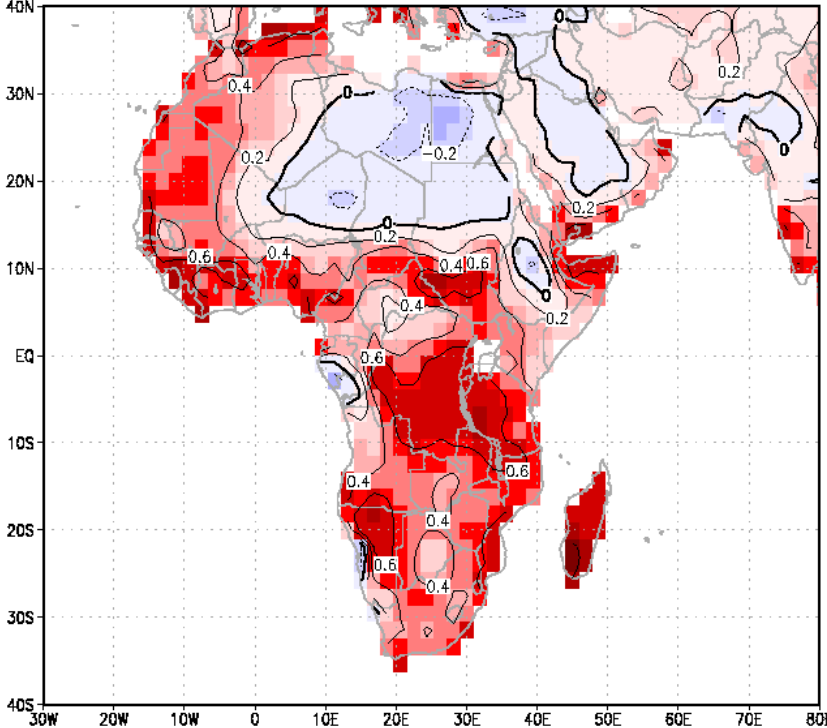

ECPC Model skill maps.....

March-May GSM Correlation Skill scores for S America. Other skill scores can be freely gotten from IRI

ECPC-NOAH

Precipitation Anomalies : 1950-2000 MAM

Anomaly Correlations

ECPC-NOAH

2m Air Temperature Anomalies : 1950-2000 MAM

Anomaly Correlations

March-May GSM Correlation Skill scores for Africa. Other skill scores can be freely gotten from IRI

ECPC-NOAH

Precipitation Anomalies : 1950-2000 MAM

Anomaly Correlations

ECPC-NOAH

2m Air Temperature Anomalies : 1950-2000 MAM

Anomaly Correlations

March-May GSM Correlation Skill scores for ASIA. Other skill scores can be freely gotten from IRI

ECPC-NOAH

Precipitation Anomalies : 1950-2000 MAM