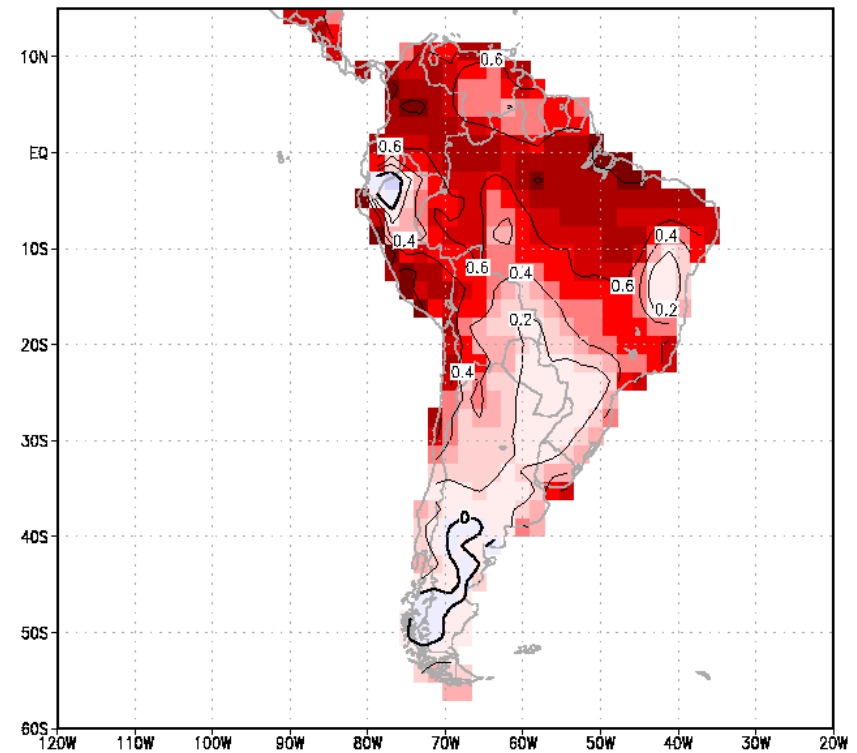

ECPC Model skill maps.....

March-May GSM Correlation Skill scores for S America. Other skill scores can be freely gotten from IRI

ECPC-NOAH

Precipitation Anomalies : 1950-2000 MAM

Anomaly Correlations

ECPC-NOAH

2m Air Temperature Anomalies : 1950-2000 MAM

Anomaly Correlations

March-May GSM Correlation Skill scores for Africa. Other skill scores can be freely gotten from IRI

ECPC-NOAH

Precipitation Anomalies : 1950-2000 MAM

Anomaly Correlations

ECPC-NOAH

2m Air Temperature Anomalies : 1950-2000 MAM

Anomaly Correlations

March-May GSM Correlation Skill scores for ASIA. Other skill scores can be freely gotten from IRI

ECPC-NOAH

Precipitation Anomalies : 1950-2000 MAM

Anomaly Correlations

ECPC-NOAH

2m Air Temperature Anomalies : 1950-2000 MAM

Anomaly Correlations