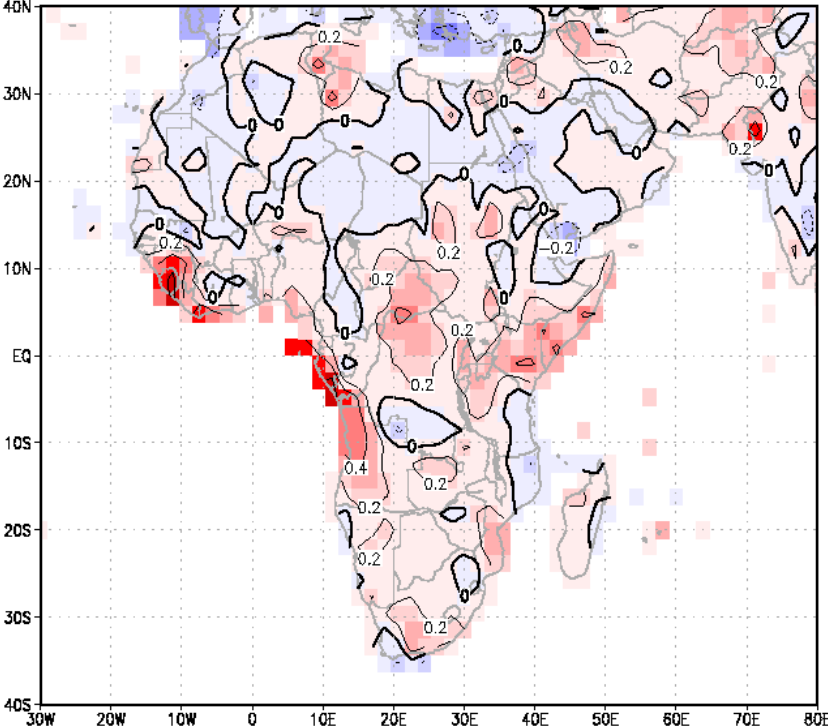

ECPC Model skill maps.....

March-May GSM Correlation Skill scores for S America. Other skill scores can be freely gotten from IRI

ECPC-NOAH

Precipitation Anomalies : 1950-2000 MAM

Anomaly Correlations

ECPC-NOAH

2m Air Temperature Anomalies : 1950-2000 MAM

Anomaly Correlations

March-May GSM Correlation Skill scores for Africa. Other skill scores can be freely gotten from IRI

ECPC-NOAH

Precipitation Anomalies : 1950-2000 MAM

Anomaly Correlations

ECPC-NOAH

2m Air Temperature Anomalies : 1950-2000 MAM

Anomaly Correlations

March-May GSM Correlation Skill scores for ASIA. Other skill scores can be freely gotten from IRI

ECPC-NOAH

Precipitation Anomalies : 1950-2000 MAM

Anomaly Correlations

ECPC-NOAH

2m Air Temperature Anomalies : 1950-2000 MAM

Anomaly Correlations