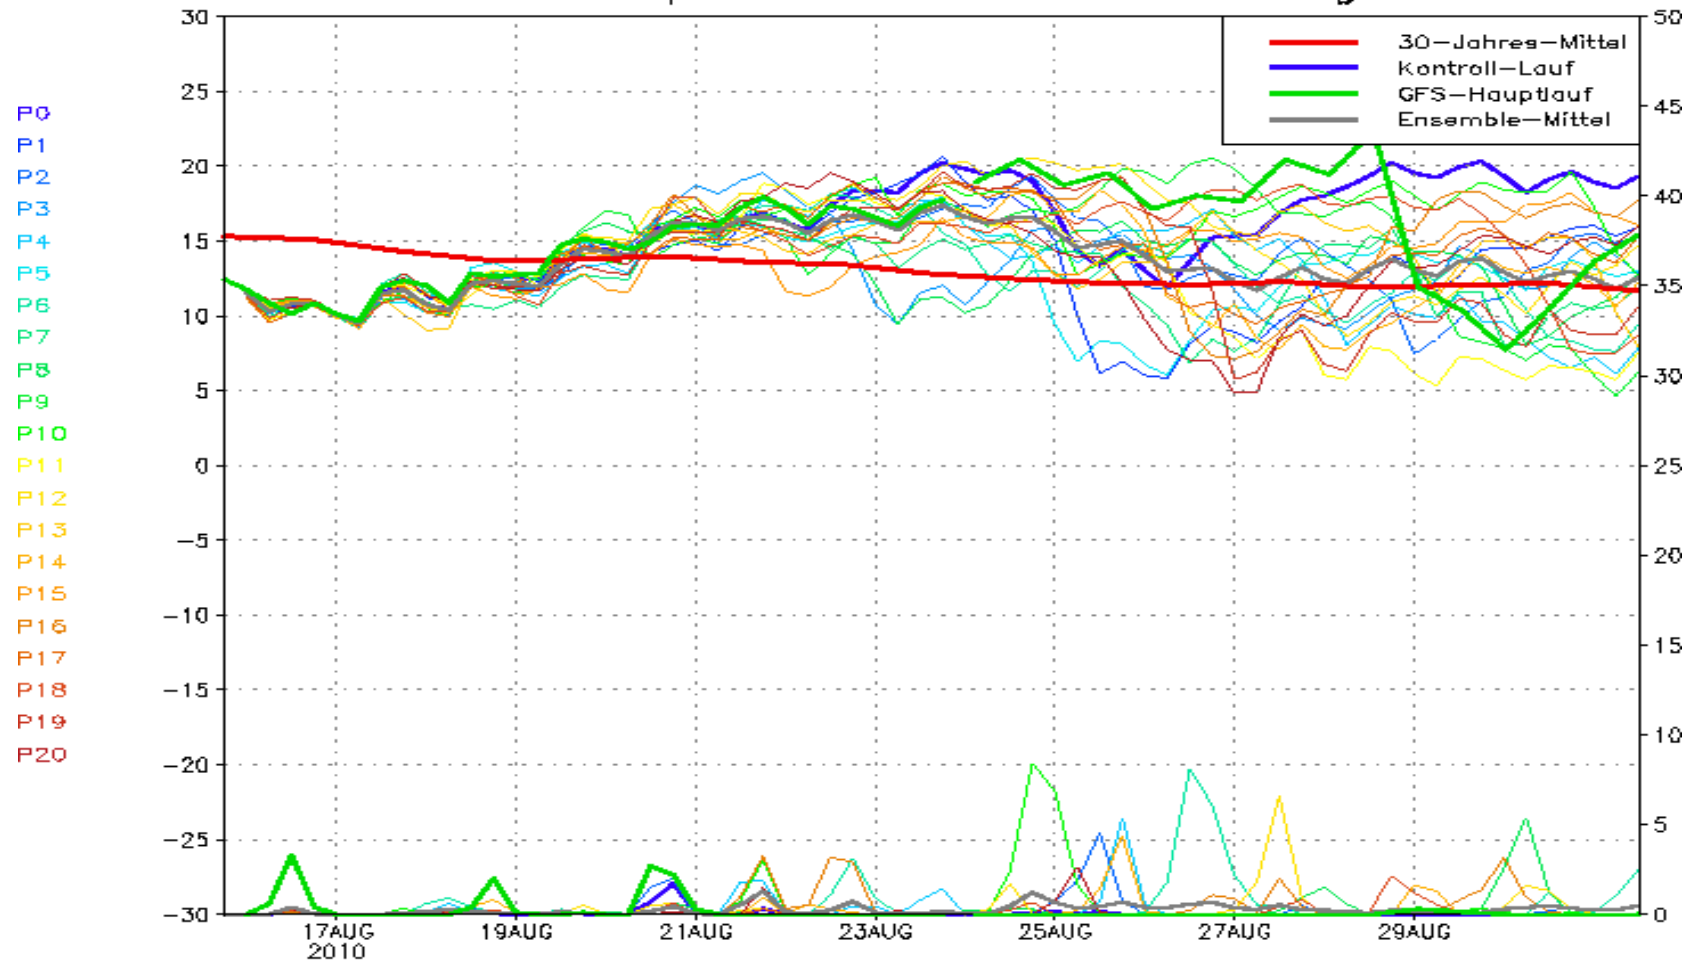

D) Poster Sessions

Monday, 16th August 2010, 14:00 - 15:00 Short presentations of Posters; 15:00 - 16:00 Poster session outside the Lecture Hall (with Coffee and pastry!!!!)

Wednesday, 18th August 2010, 16:00 - 17:30 Poster session outside the Lecture Hall (with Coffee and pastry!!!!)

E) ICTP Website for further information: <http://www.ictp.it>

F) Reception today at 20:00!!!!!!! In the Adriatico Cafeteria.

G) So, let's have a nice meeting and thanks to all of you for participating!!!!

Position Lat: 46 Lon: 14

Sun, 15 AUG 2010 18Z

850 hPa Temp. in °C, 6h-Niederschlag in mm

- P0
- P1
- P2
- P3
- P4
- P5
- P6
- P7
- P8
- P9
- P10
- P11
- P12
- P13
- P14
- P15
- P16
- P17
- P18
- P19
- P20